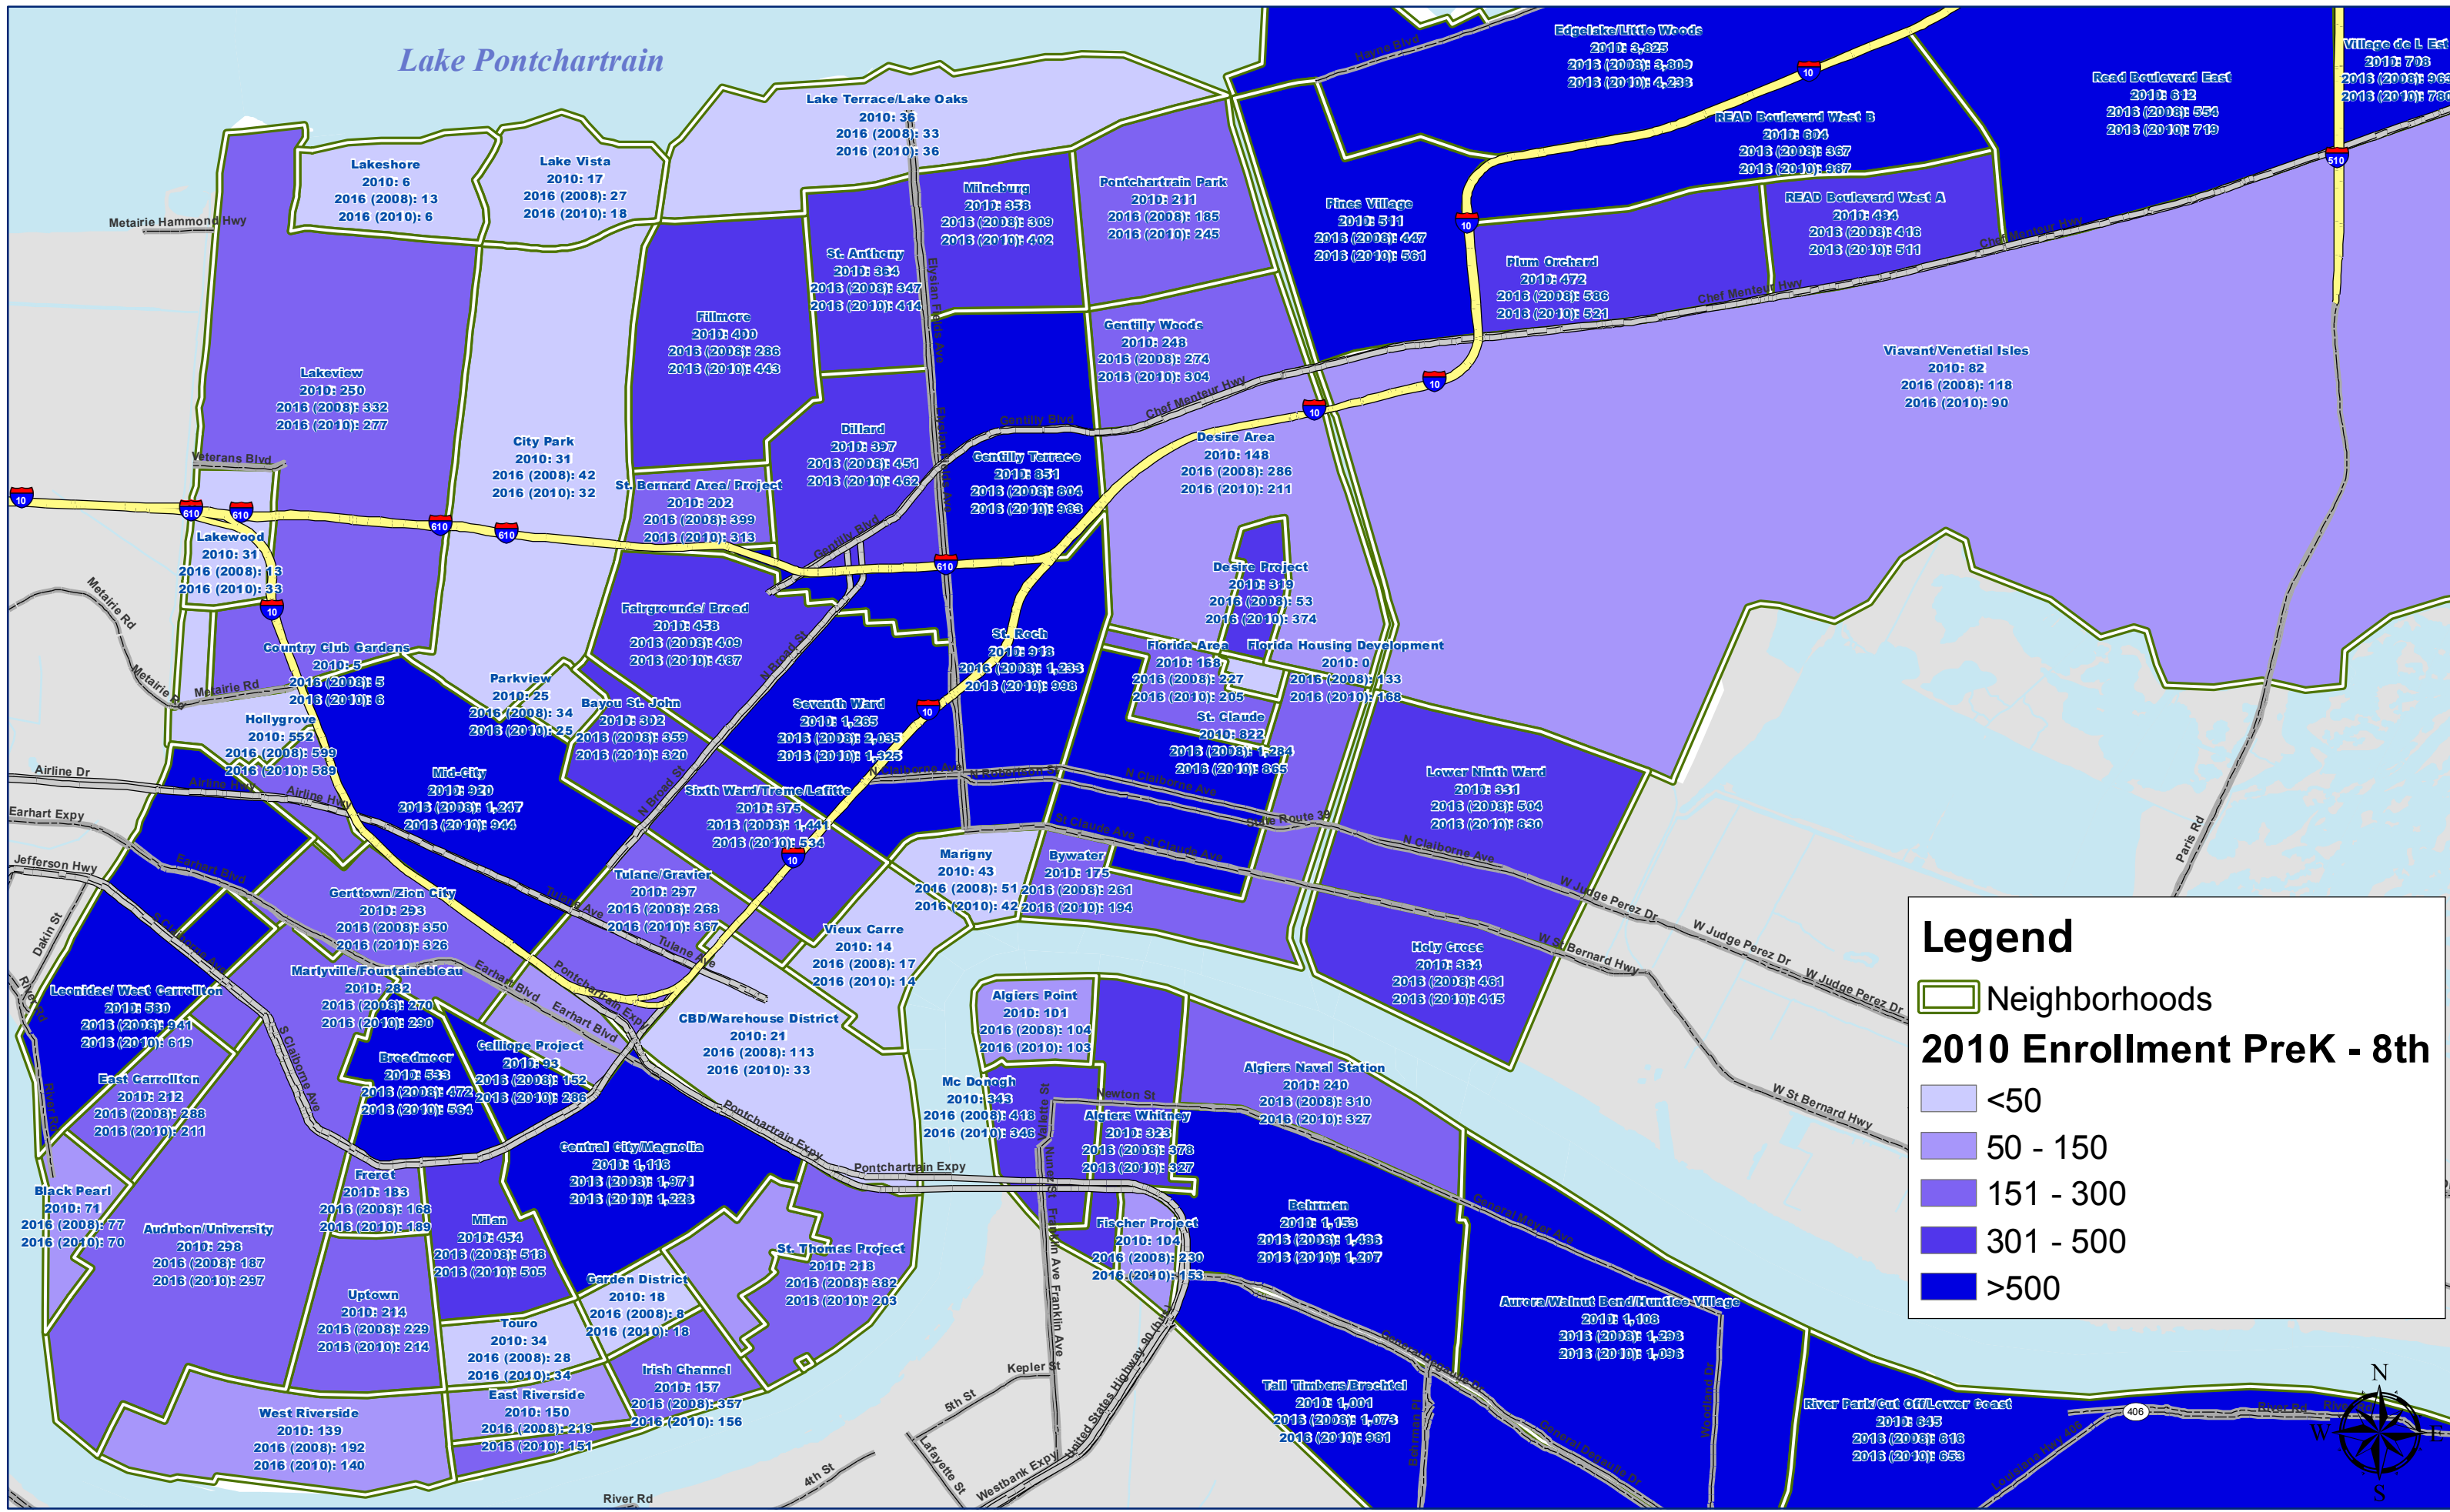

Lake Pontchartrain

Legend

- Neighborhoods

2010 Enrollment PreK - 8th

- <50
- 50 - 150
- 151 - 300
- 301 - 500
- >500

Student Enrollment and Projections