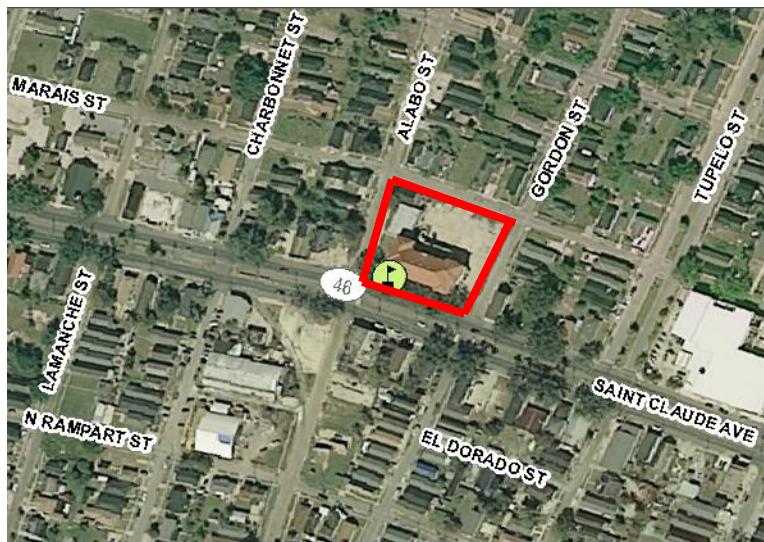

## Louis D. Armstrong Elementary, RSD

Previous Name(s): McDonogh 19

5909 St. Claude Avenue 70117

1929 E.A. Christy

Determined Eligible NRHP

Archeological Probability: Moderate

## Israel Augustine Middle, RSD

Previous Name(s): Samuel J. Peters; Commercial HS

425 S. Broad Street 70119

1913 E.A. Christy

Mid-City HD (Contributing)

Archeological Probability: Moderate

## Oretha Haley Elementary, RSD

Previous Name(s): Charles Gayarre

2515 N. Robertson Street 70117

1922 E.A. Christy

New Marigny HD (Contributing)

Archeological Probability: High

## Morris Jeff Elementary, RSD

Previous Name(s): McDonogh 31  
800 N. Rendon Street 70119  
1904 Andry and Bendernagel  
Esplanade Ridge HD (Contributing)  
Archeological Probability: High