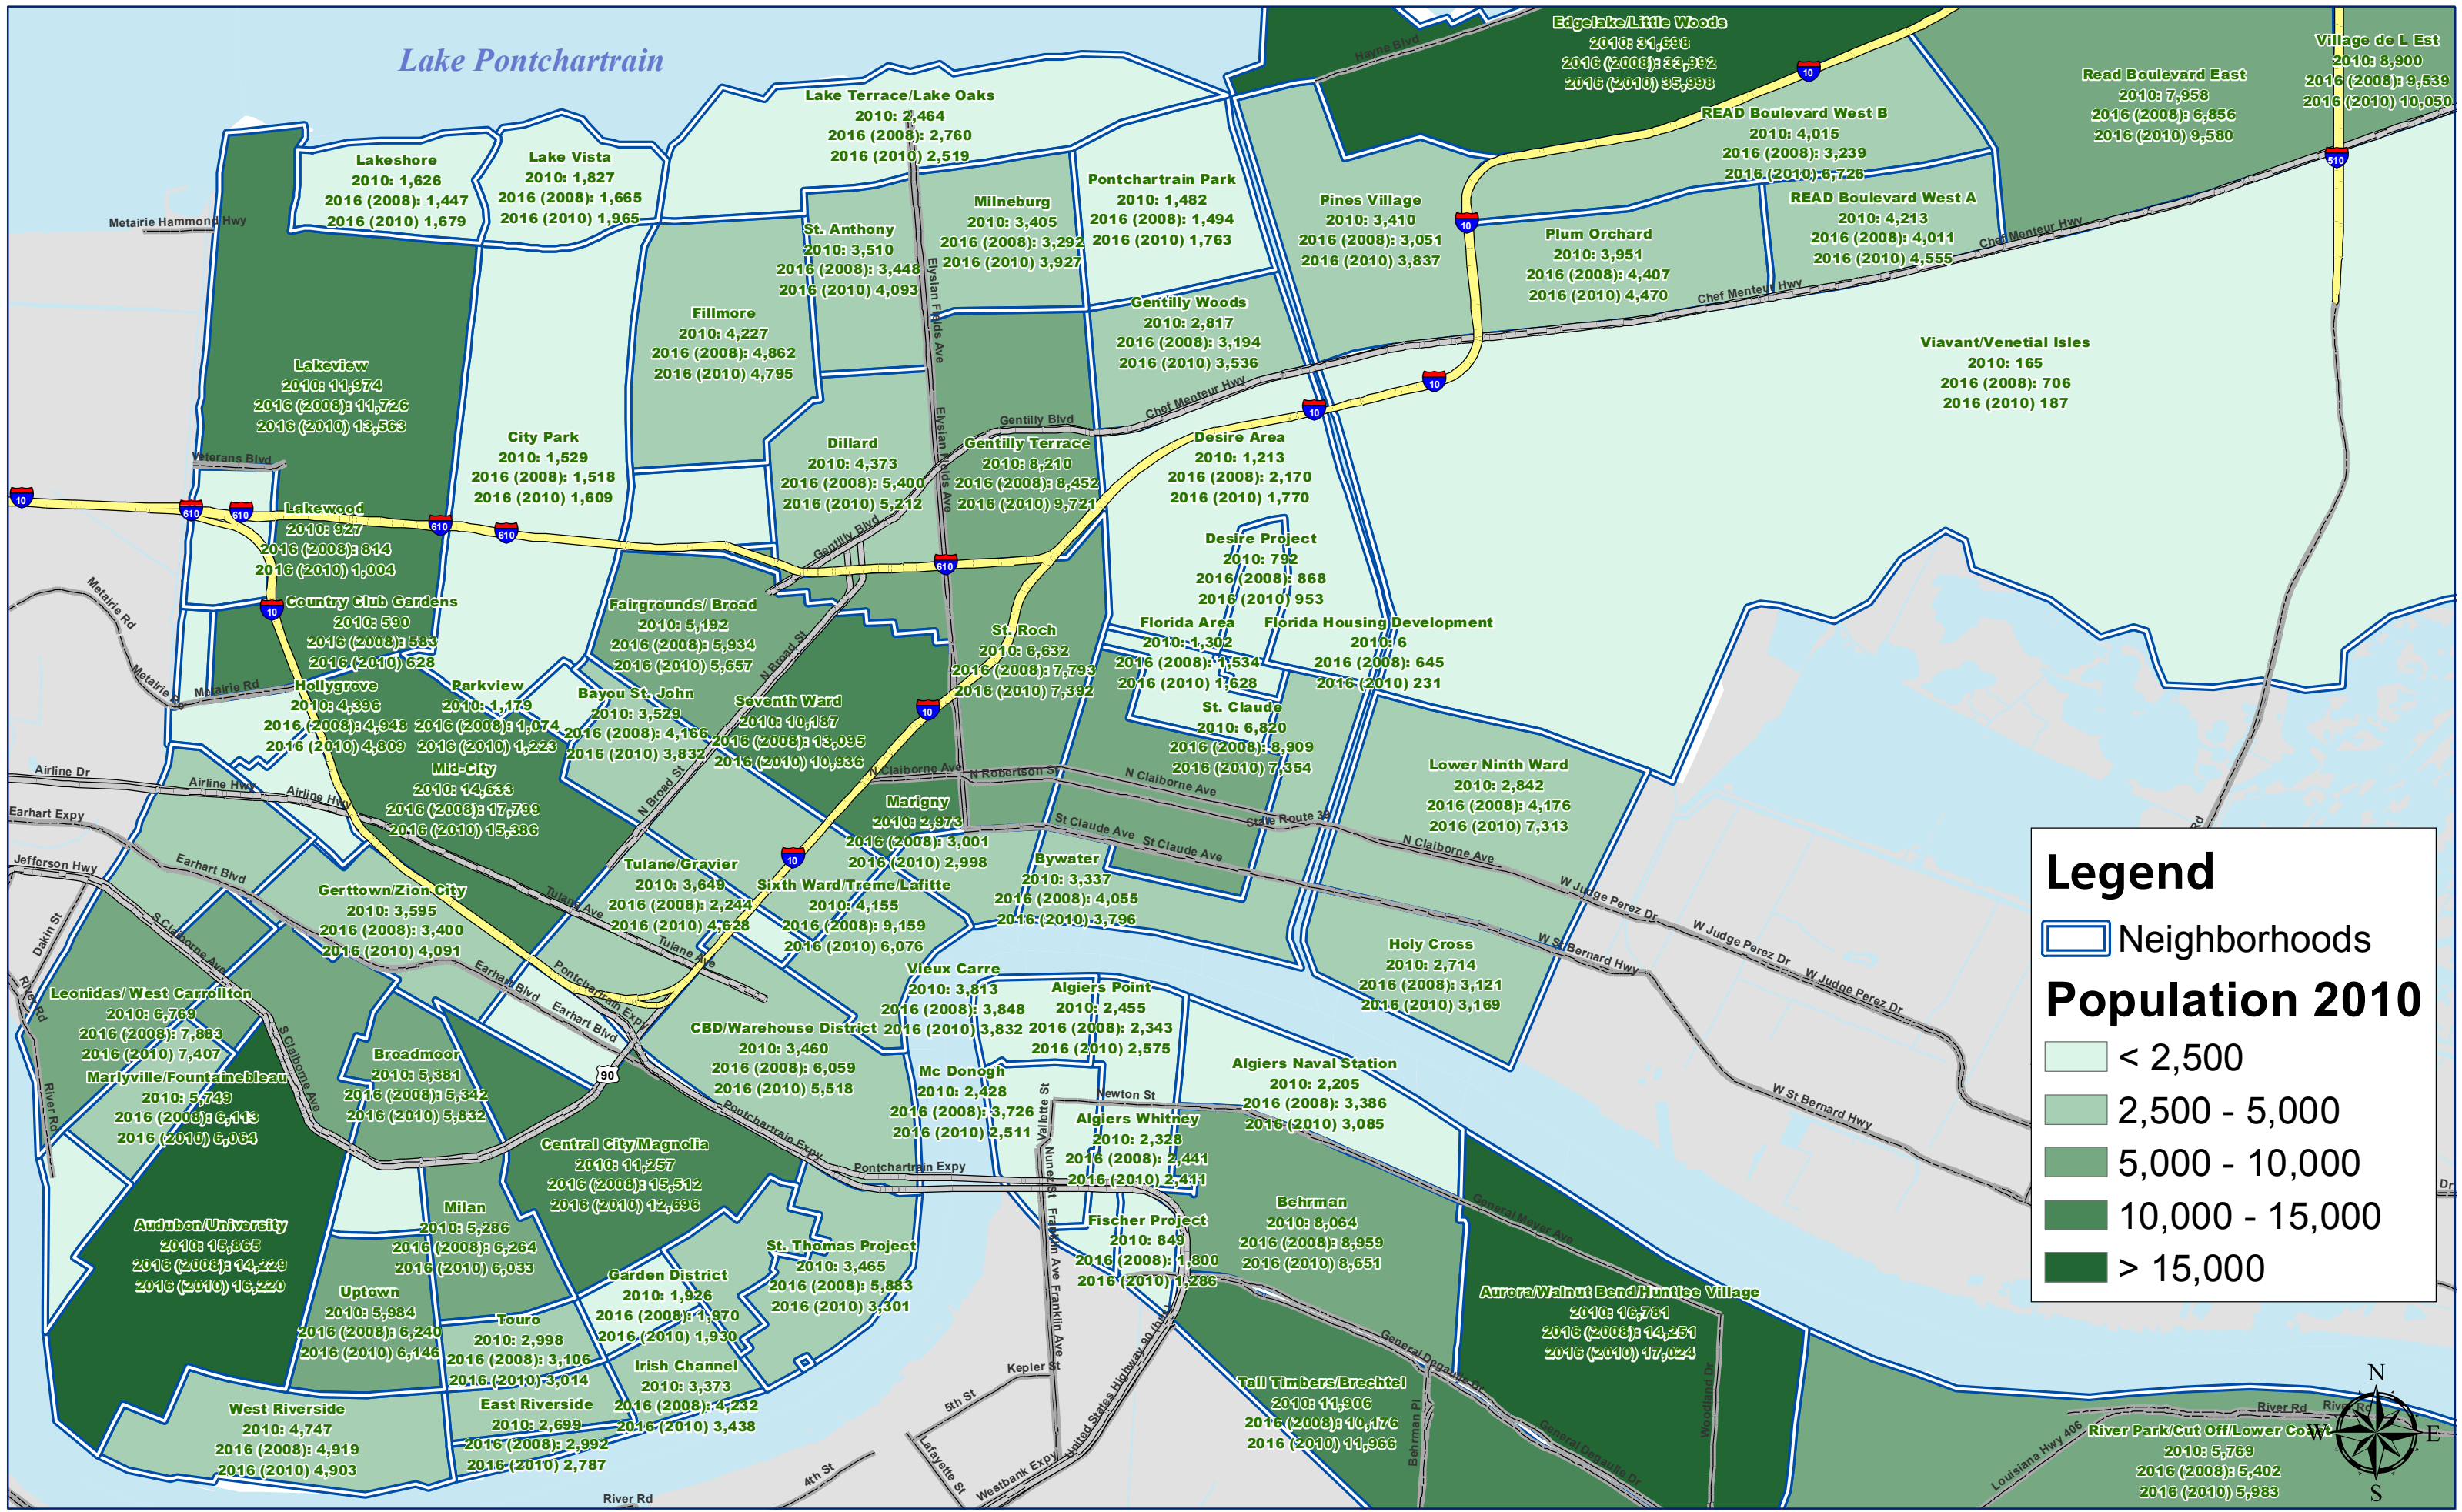

Lake Pontchartrain

Legend

Neighborhoods

Population 2010

- < 2,500
- 2,500 - 5,000
- 5,000 - 10,000
- 10,000 - 15,000
- > 15,000

Neighborhood Population and Projections